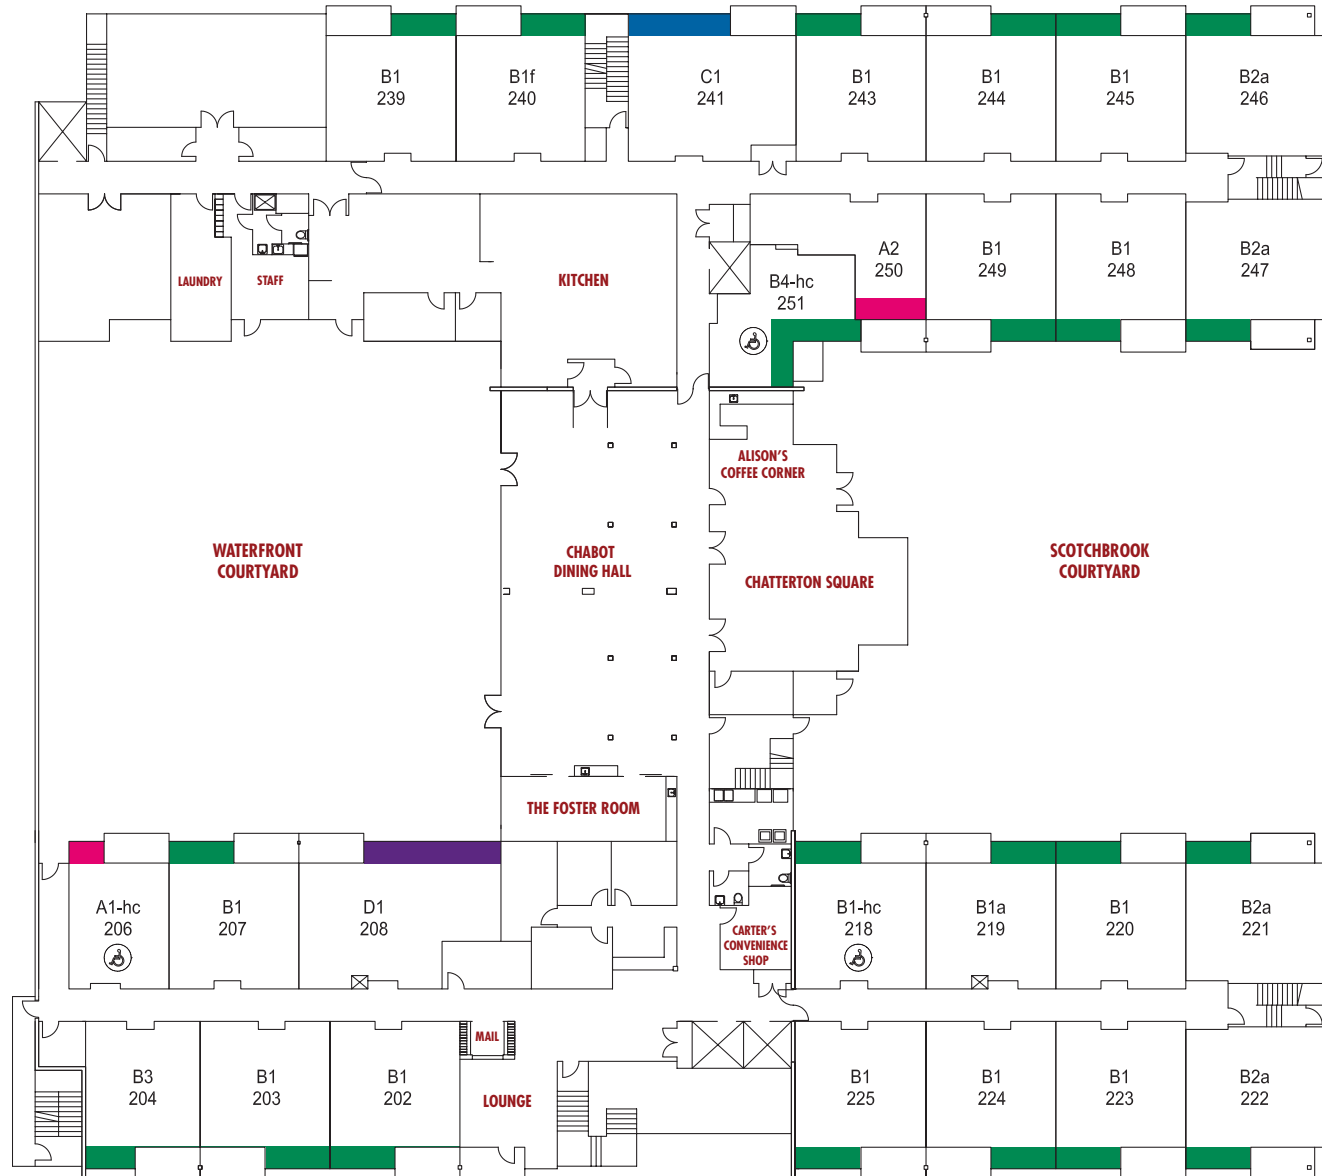

No. 1 Road (ANAF)

Steveston Park

Chatham Street

Legend:

- studio
- 1 bedroom
- 1 bedroom/den
- 2 bedroom
- 2 bedroom/den
- 2x** 2 bathroom