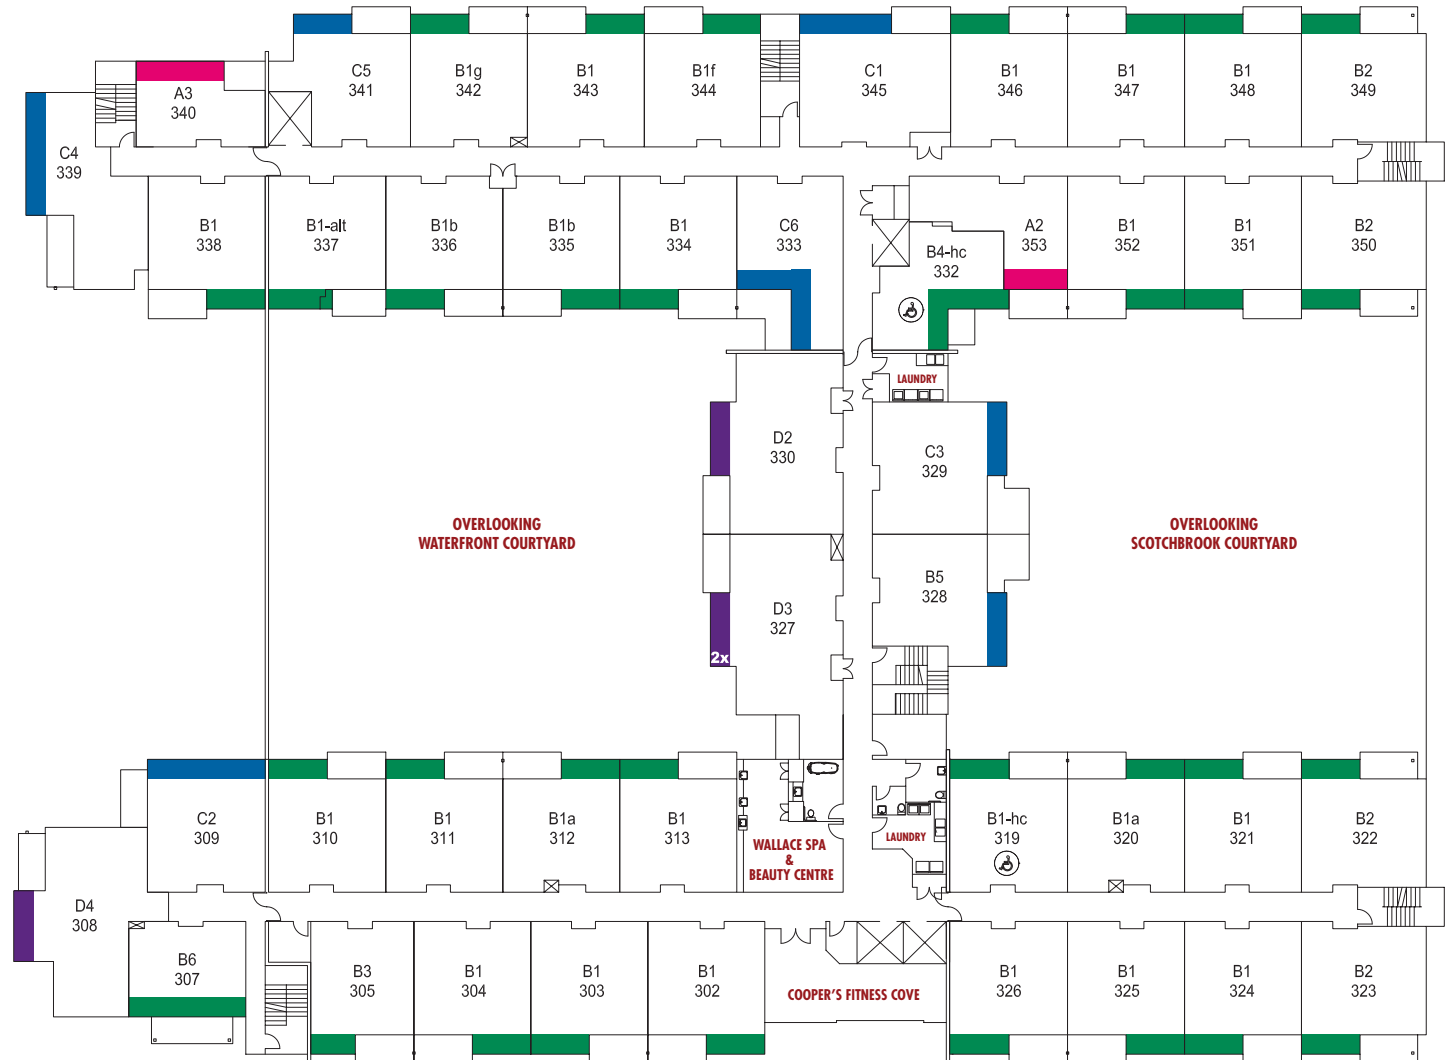

No. 1 Road (ANAF)

Steveston Park

Chatham Street

**Legend:**

- studio
- 1 bedroom
- 1 bedroom/den
- 2 bedroom
- 2 bedroom/den
- 2x** 2 bathroom